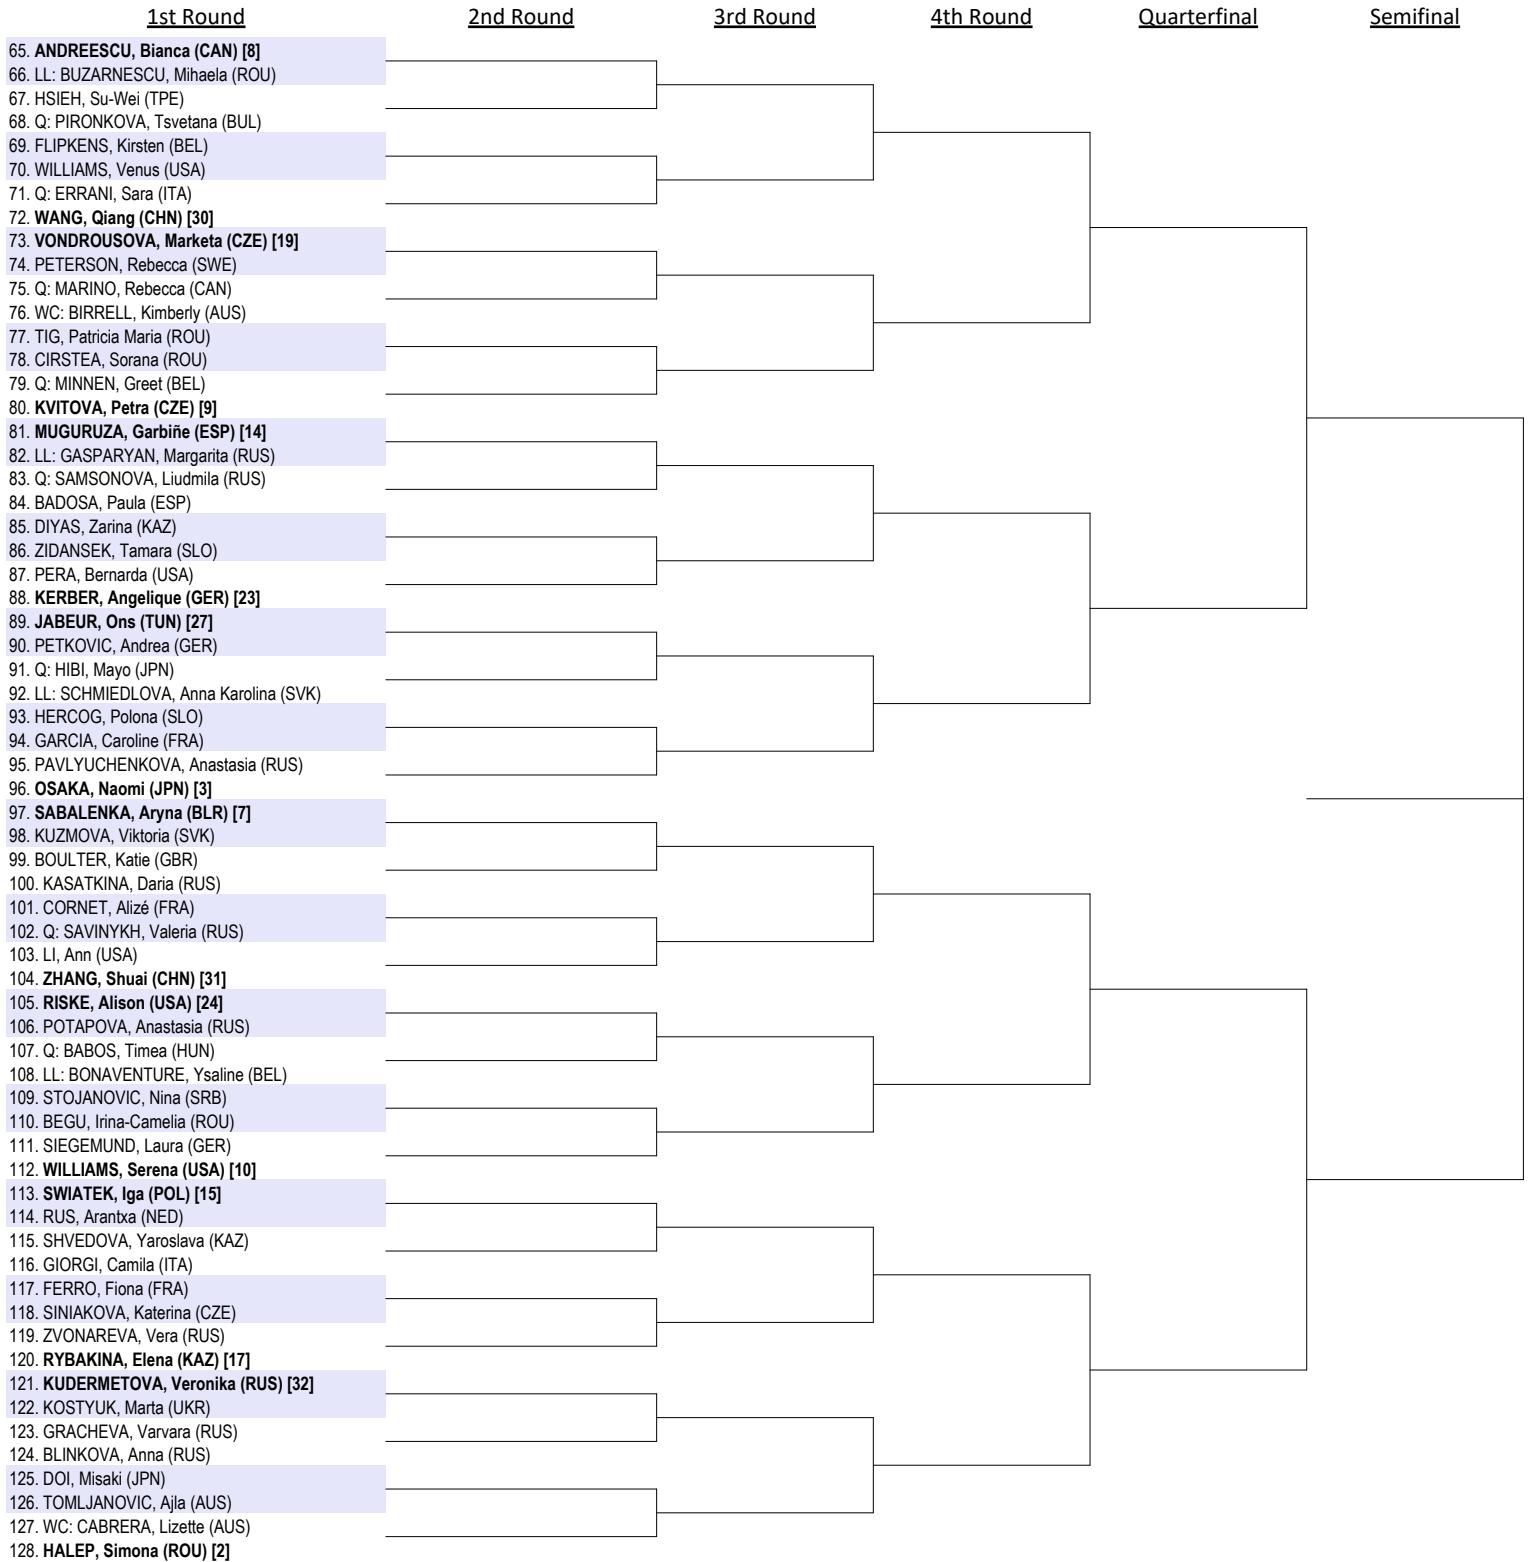

Australian Open 2021 - Women's Singles

SEEDED PLAYERS		SEEDED PLAYERS	
1.	BARTY, Ashleigh	9.	KVITOVA, Petra
2.	HALEP, Simona	10.	WILLIAMS, Serena
3.	OSAKA, Naomi	11.	BENCIC, Belinda
4.	KENIN, Sofia	12.	AZARENKA, Victoria
5.	SVITOLINA, Elina	13.	KONTA, Johanna
6.	PLISKOVA, Karolina	14.	MUGURUZA, Garbiñe
7.	SABALENKA, Aryna	15.	SWIATEK, Iga
8.	ANDREESCU, Bianca	16.	MARTIC, Petra

Australian Open 2021 - Women's Singles

SEEDED PLAYERS		SEEDED PLAYERS	
17.	RYBAKINA, Elena	25.	MUCHOVA, Karolina
18.	MERTENS, Elise	26.	PUTINTSEVA, Yulia
19.	VONDROUSOVA, Marketa	27.	JABEUR, Ons
20.	SAKKARI, Maria	28.	VEKIC, Donna
21.	KONTAVEIT, Anett	29.	ALEXANDROVA, Ekaterina
22.	BRADY, Jennifer	30.	WANG, Qiang
23.	KERBER, Angelique	31.	ZHANG, Shuai
24.	RISKE, Alison	32.	KUDERMETOVA, Veronika