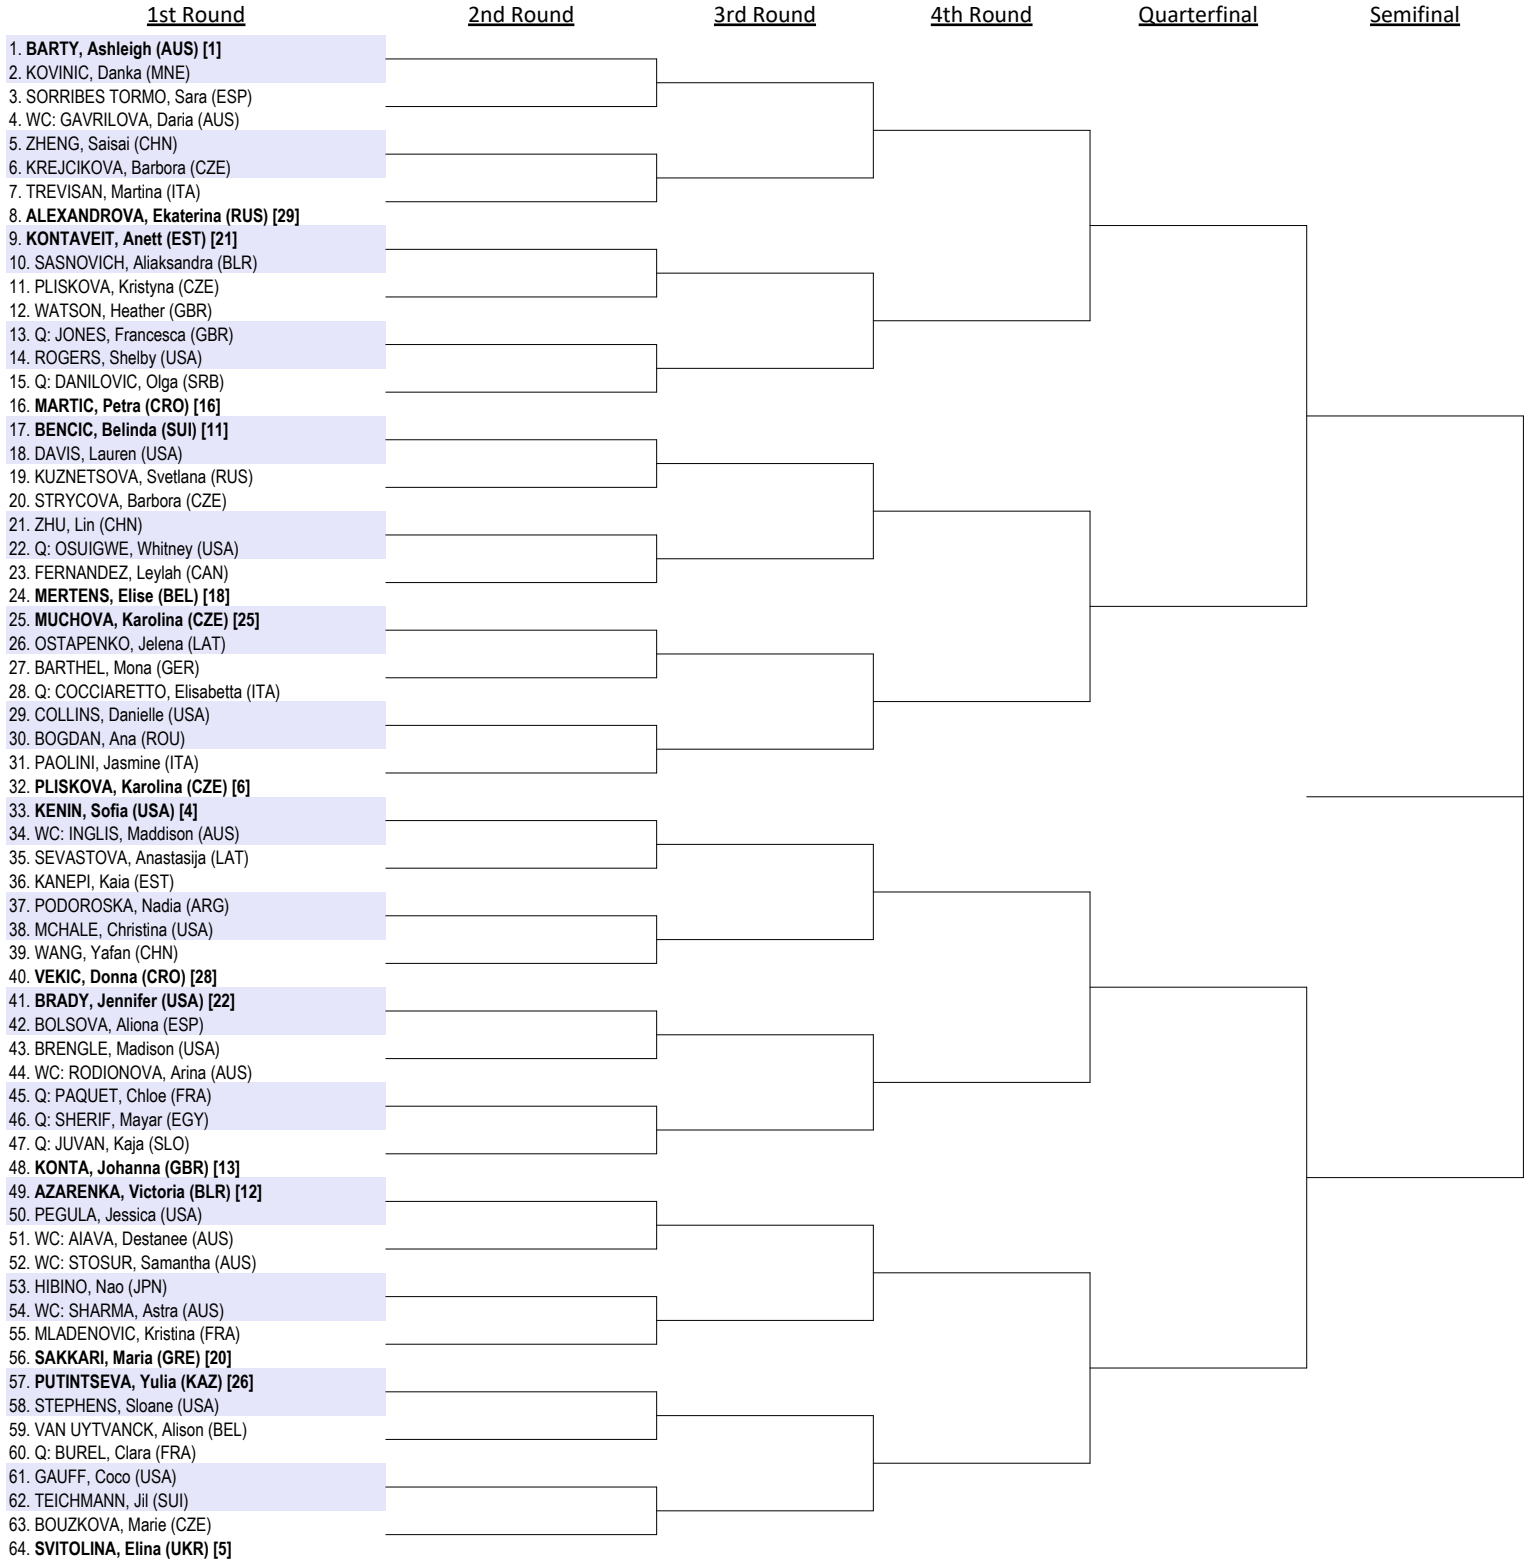

Australian Open 2021 - Women's Singles

SEEDED PLAYERS		SEEDED PLAYERS	
1.	BARTY, Ashleigh	9.	KVITOVA, Petra
2.	HALEP, Simona	10.	WILLIAMS, Serena
3.	OSAKA, Naomi	11.	BENCIC, Belinda
4.	KENIN, Sofia	12.	AZARENKA, Victoria
5.	SVITOLINA, Elina	13.	KONTA, Johanna
6.	PLISKOVA, Karolina	14.	MUGURUZA, Garbiñe
7.	SABALENKA, Aryna	15.	SWIATEK, Iga
8.	ANDREESCU, Bianca	16.	MARTIC, Petra

Australian Open 2021 - Women's Singles

SEEDED PLAYERS		SEEDED PLAYERS	
17.	RYBAKINA, Elena	25.	MUCHOVA, Karolina
18.	MERTENS, Elise	26.	PUTINTSEVA, Yulia
19.	VONDROUSOVA, Marketa	27.	JABEUR, Ons
20.	SAKKARI, Maria	28.	VEKIC, Donna
21.	KONTAVEIT, Anett	29.	ALEXANDROVA, Ekaterina
22.	BRADY, Jennifer	30.	WANG, Qiang
23.	KERBER, Angelique	31.	ZHANG, Shuai
24.	RISKE, Alison	32.	KUDERMETOVA, Veronika