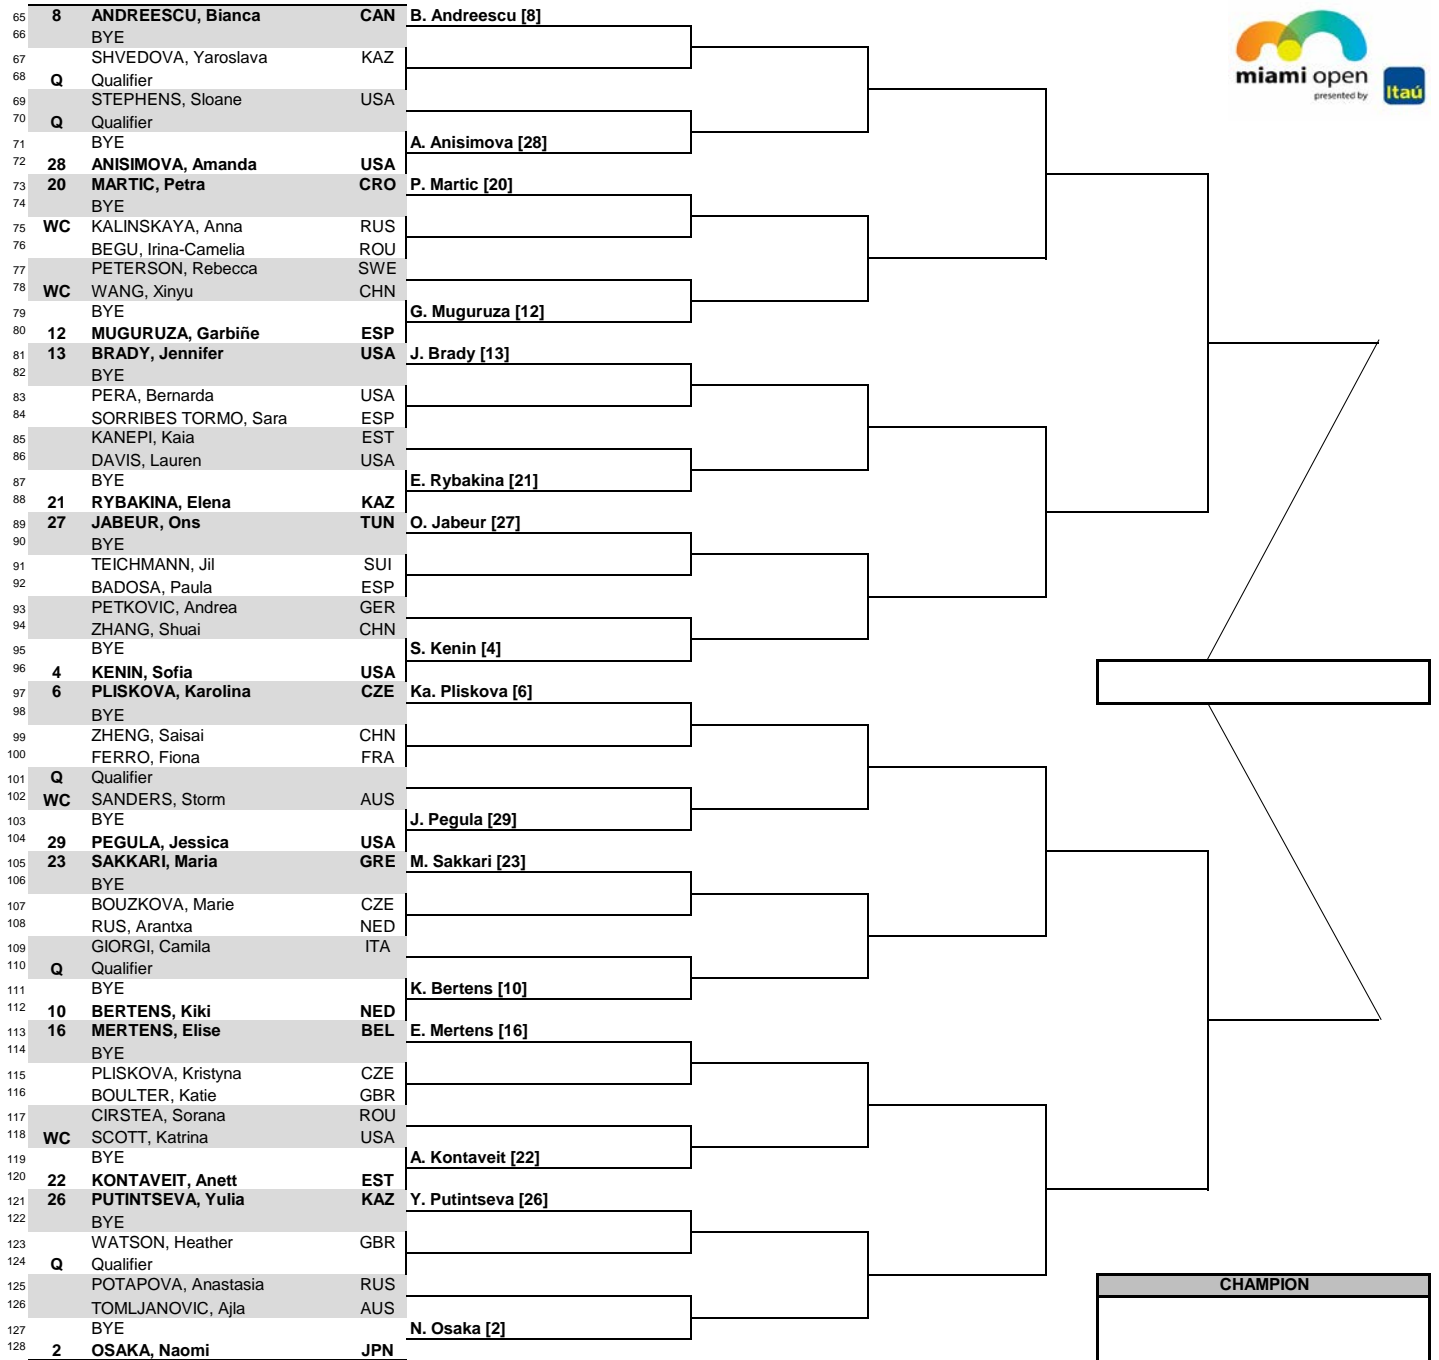

SEEDED PLAYERS		RANK	SEEDED PLAYERS		RANK	PRIZE MONEY		POINTS	ATERNATES / LUCKY LOSERS	RETIREMENTS/WALKOVERS
1	BARTY, Ashleigh	1	9	KVITOVA, Petra	10	WINNER	\$300,110	1000		
2	OSAKA, Naomi	2	10	BERTENS, Kiki	11	FINALIST	\$165,000	650		
3	HALEP, Simona	3	11	BENCIC, Belinda	12	SEMI-FINALIST	\$93,000	390		
4	KENIN, Sofia	4	12	MUGURUZA, Garbiñe	13	QUARTER-FINALIST	\$61,000	215		
5	SVITOLINA, Elina	5	13	BRADY, Jennifer	14	FOURTH ROUND	\$40,000	120	WITHDRAWALS	
6	PLSKOVA, Karolina	6	14	AZARENKA, Victoria	15	THIRD ROUND	\$26,000	65		
7	SABALENKA, Aryna	8	15	SWIATEK, Iga	16	SECOND ROUND	\$16,000	35		
8	ANDREESCU, Bianca	9	16	MERTENS, Elise	17	FIRST ROUND	\$10,000	10		

LAST DIRECT ACCEPTANCE:

K. Boultier - SR 85

WTA SUPERVISORS

Melanie Tabb, Giulia Orlandi, Clare Wood, Donna Kelsø

CITY, COUNTRY
MIAMI, USA

TOURNAMENT DATES
23 March - 4 April 2021

SURFACE
Hard, Laykold

ON-SITE PRIZE MONEY
\$ 3,260,190

Miami Open presented by Itaú

MAIN DRAW SINGLES (BOTTOM HALF)

SEEDED PLAYERS		RANK	SEEDED PLAYERS		RANK	PRIZE MONEY		POINTS	LUCKY LOSERS	RETIREMENTS/WALKOVERS
17	KONTA, Johanna	18	25	RISKE, Alison	27	WINNER	\$300,110	1000		
18	KEYS, Madison	19	26	PUTINTSEVA, Yulia	28	FINALIST	\$165,000	650		
19	VONDROUSOVA, Marketa	20	27	JABEUR, Ons	30	SEMI-FINALIST	\$93,000	390		
20	MARTIC, Petra	21	28	ANISIMOVA, Amanda	32	QUARTER-FINALIST	\$61,000	215		
21	RYBAKINA, Elena	23	29	PEGULA, Jessica	33	FOURTH ROUND	\$40,000	120		
22	KONTAVEIT, Anett	24	30	ALEXANDROVA, Ekaterina	34	THIRD ROUND	\$26,000	65		
23	SAKKARI, Maria	25	31	GAUFF, Cori	35	SECOND ROUND	\$16,000	35		
24	KERBER, Angelique	26	32	KUDERMETOVA, Veronika	36	FIRST ROUND	\$10,000	10		
WITHDRAWALS										